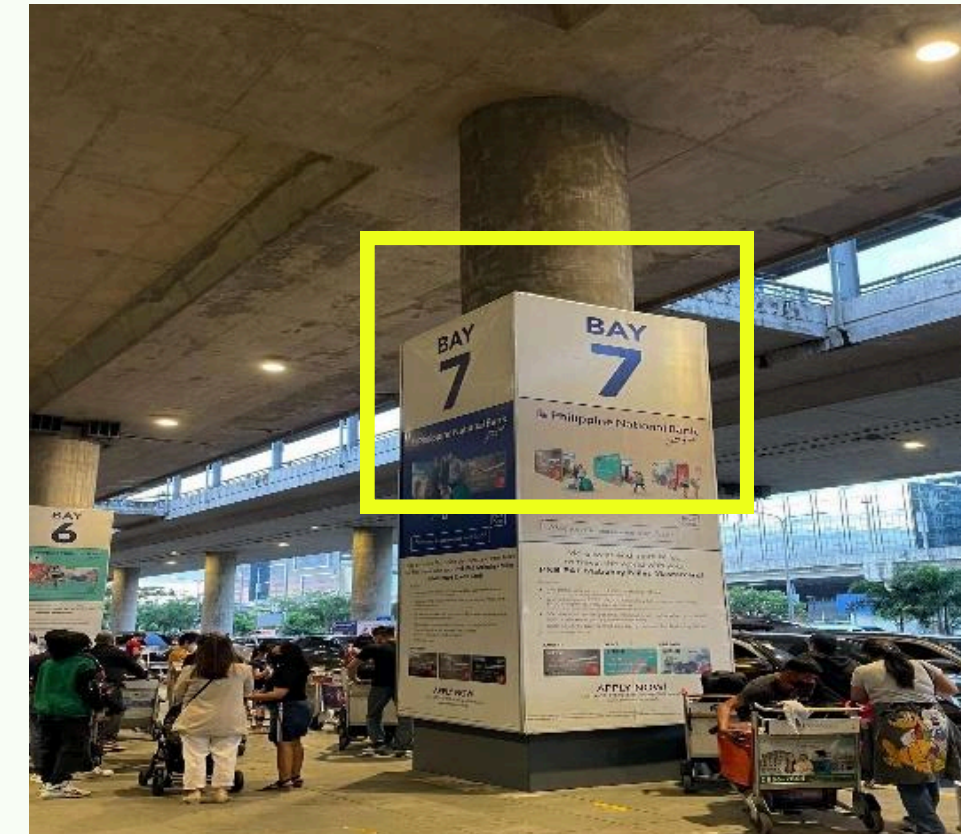

MANILA PICKUP FEE	3,000Peso regardless of the number of passengers
CLARK PICKUP FEE	2,500Peso regardless of the number of passengers

Manila Airport Pick-up Terminal 1

1. Cross the road after immigration.
2. Go down the right ramp.
3. Go to **C7**.
4. Look for the staff or driver holding a placard/BESA banner.

Manila Airport Pick-up Terminal 3

1. Go through the exit gate.
2. Come out of the building.
3. Go to **BAY 7**.
4. Look for the staff or driver holding a placard/BESA banner.

Clark Airport Pick-up

1. Pass through the exit gate.
2. Come out of the building.
3. Go to **BAY 3**.
4. Look for the staff or driver holding a placard/BESA banner.