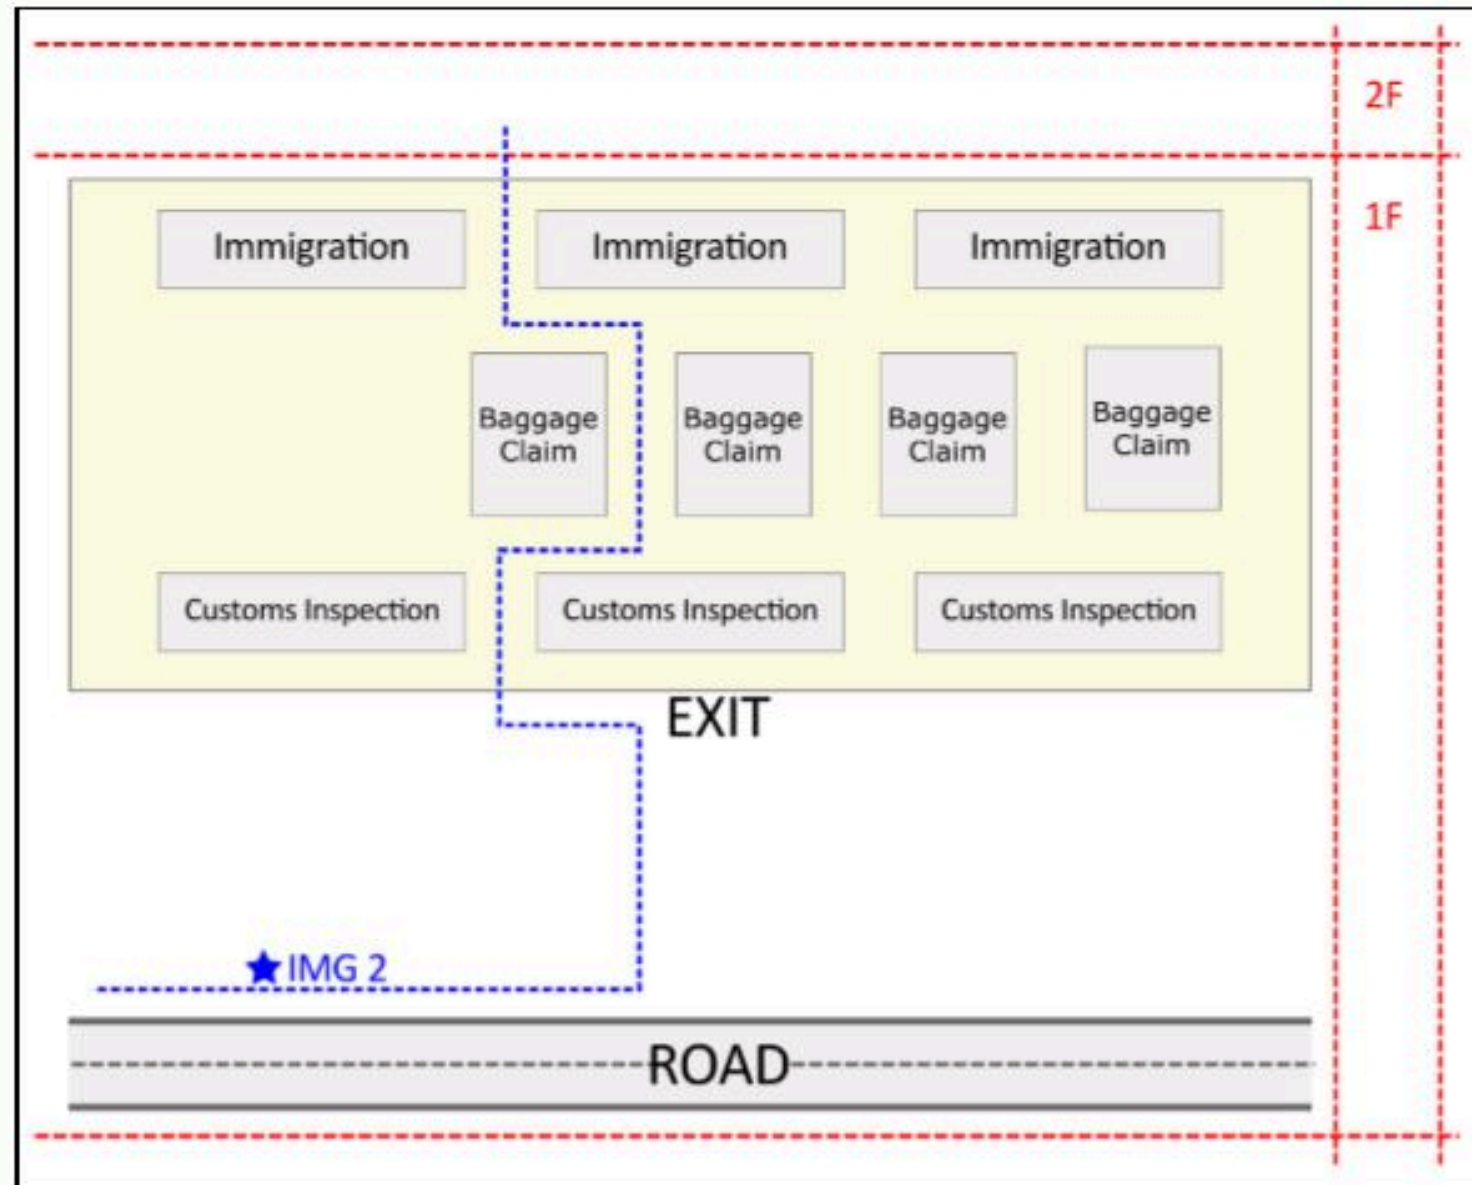

MANILA PICKUP FEE	3,000Peso regardless of the number of passengers
CLARK PICKUP FEE	2,500Peso regardless of the number of passengers

Manila Airport Pick-up Terminal 1

1. Cross the road after immigration.
2. Go down the right ramp.
3. Go to **C7**.
4. Look for the staff or driver holding a placard/BESA banner.

Manila Airport Pick-up Terminal 3

1. Go through the exit gate.
2. Come out of the building.
3. Go to **BAY 7**.
4. Look for the staff or driver holding a placard/BESA banner.

Clark Airport Pick-up

1. Pass through the exit gate.
2. Come out of the building.
3. Go to **BAY 3**.
4. Look for the staff or driver holding a placard/BESA banner.