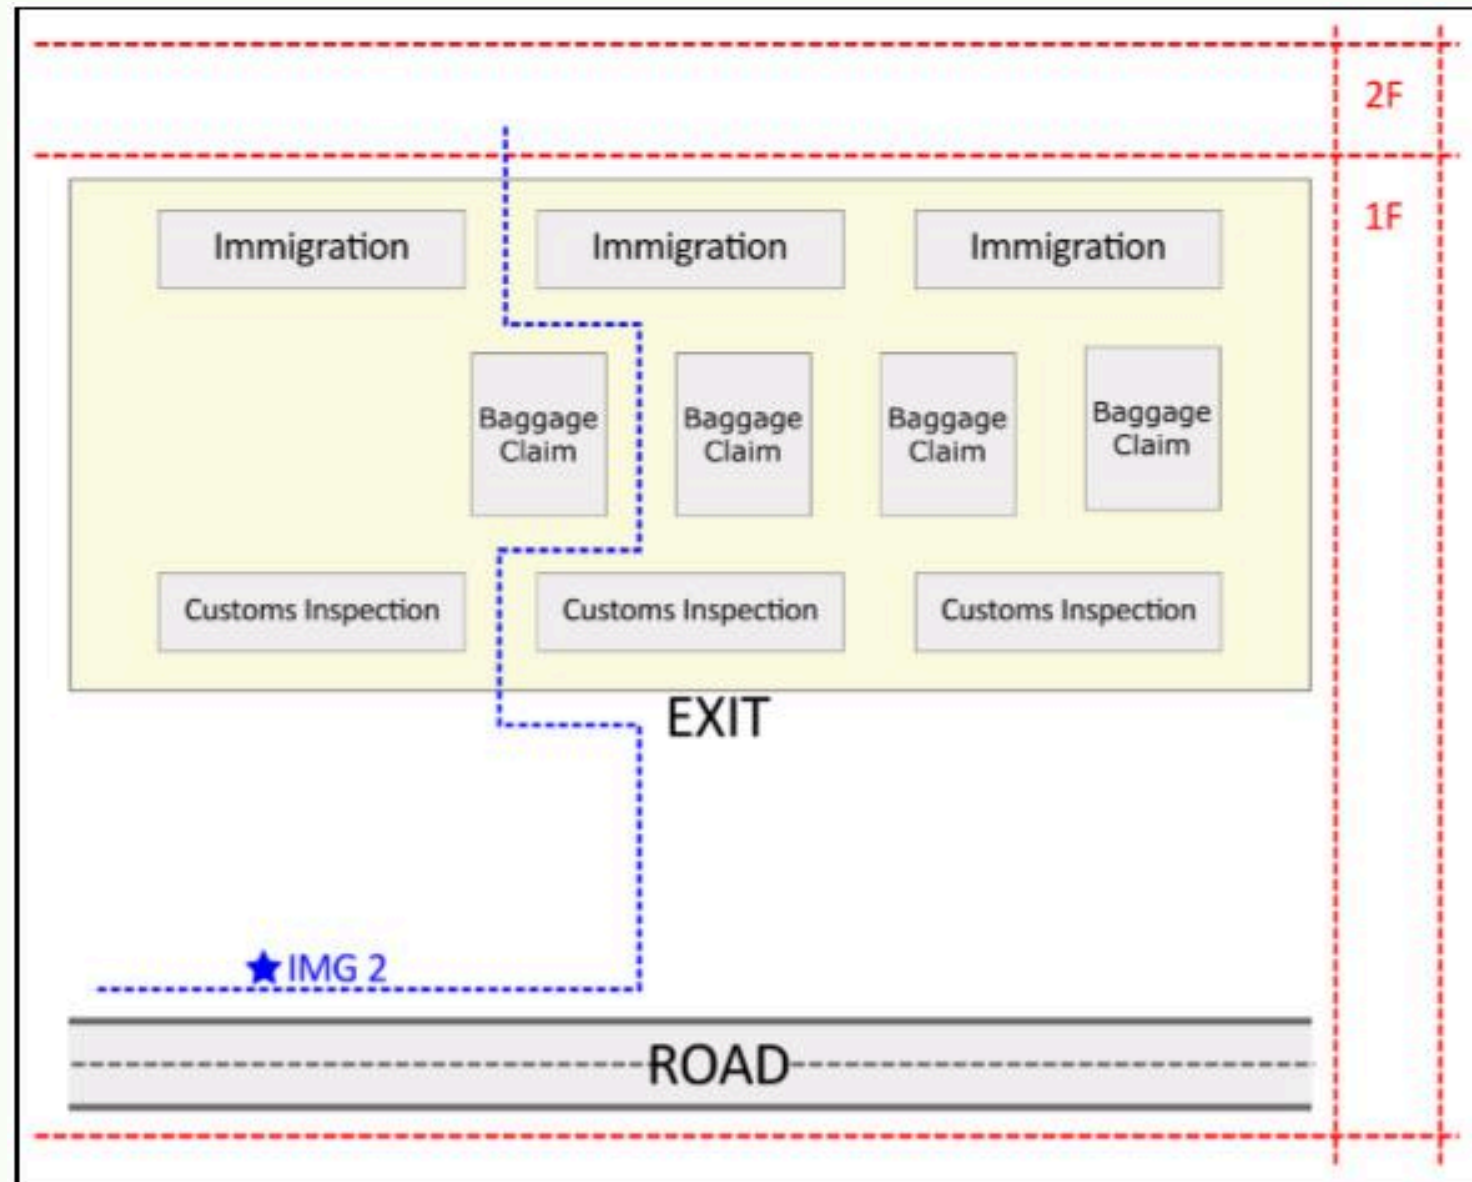

MANILA PICKUP FEE	3,000Peso regardless of the number of passengers
CLARK PICKUP FEE	2,500Peso regardless of the number of passengers

Manila Airport Pick-up Terminal 1

1. Cross the road after immigration.
2. Go down the right ramp.
3. Go to **C7**.
4. Look for the staff or driver holding a placard/BESA banner.

Manila Airport Pick-up Terminal 3

1. Go through the exit gate.
2. Come out of the building.
3. Go to **BAY 7**.
4. Look for the staff or driver holding a placard/BESA banner.

Clark Airport Pick-up

1. Pass through the exit gate.
2. Come out of the building.
3. Go to **BAY 3**.
4. Look for the staff or driver holding a placard/BESA banner.