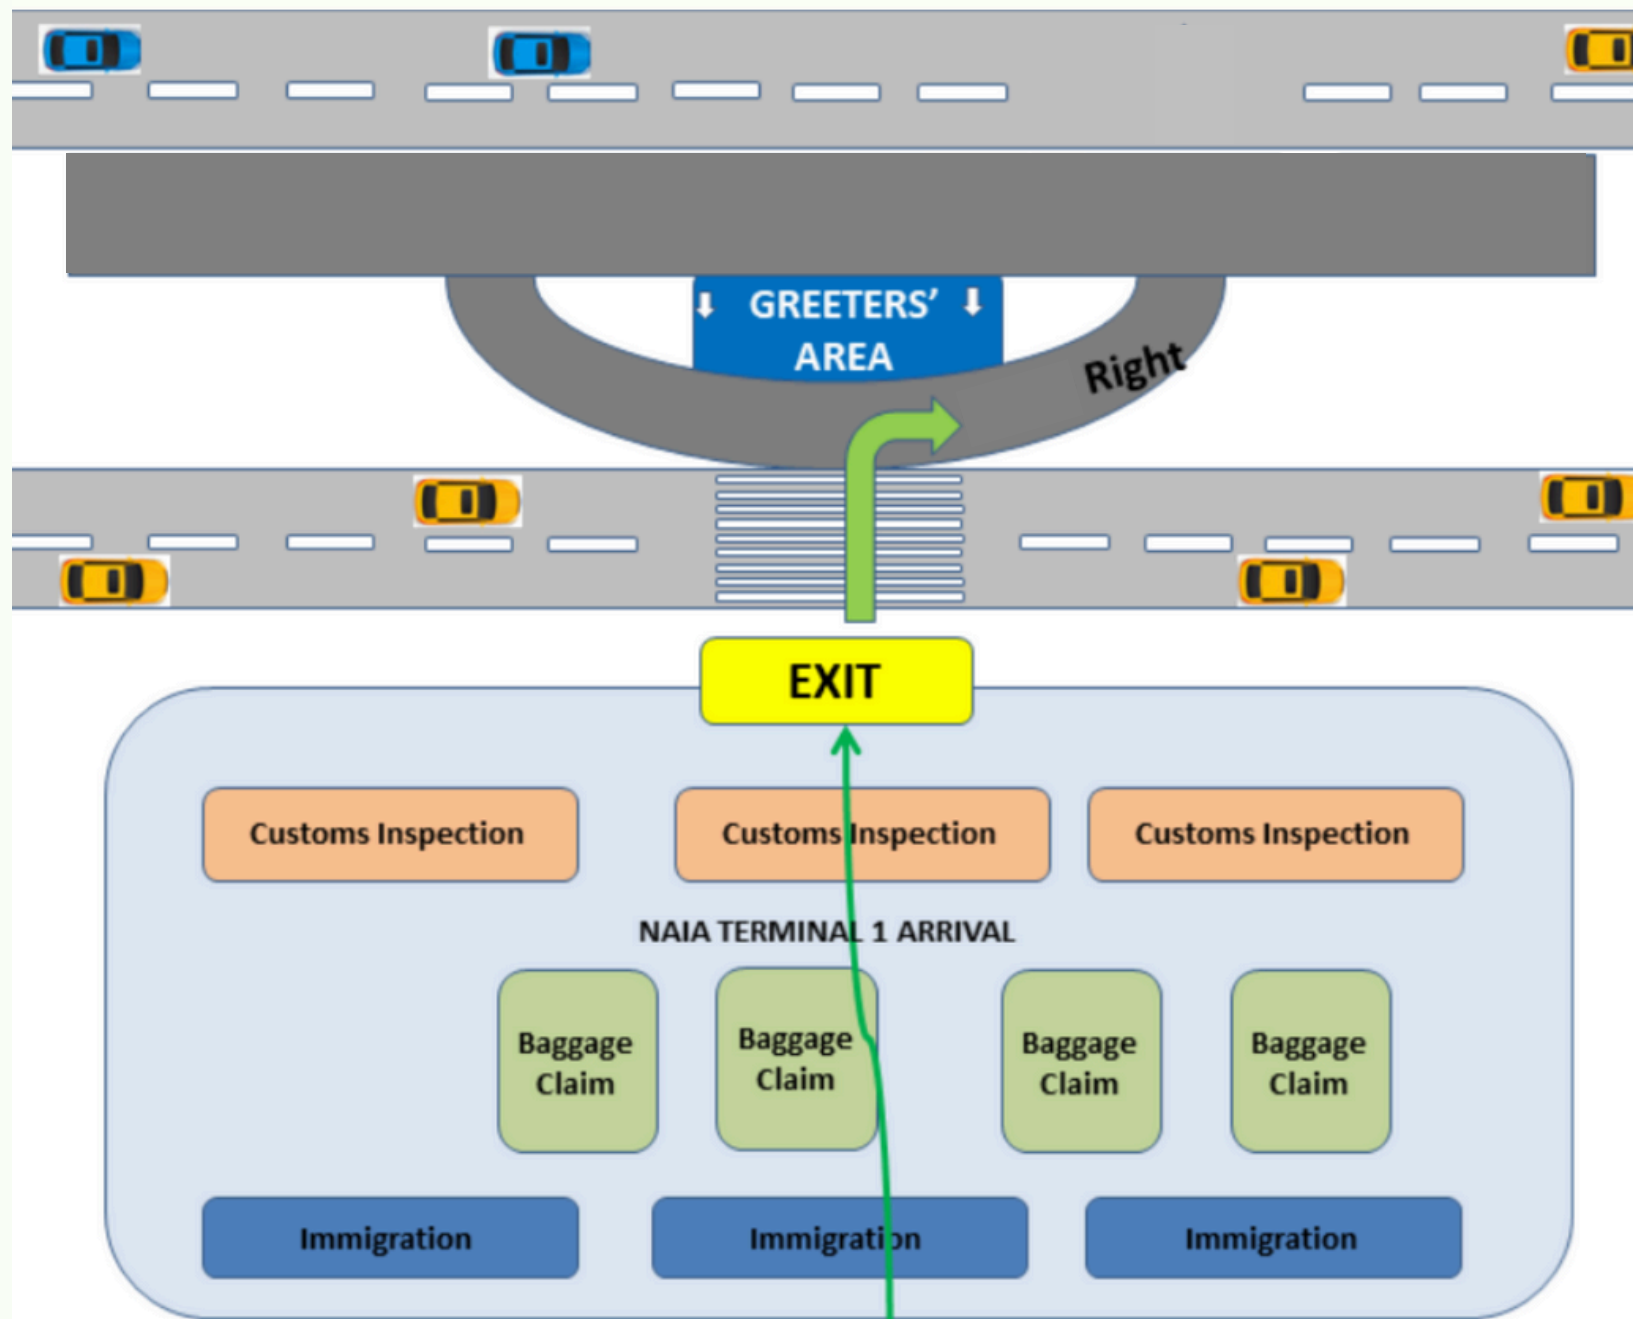

2026

BESA Pickup Service

BESA Airport Pick-up Meeting Point

Manila Terminal 1
C7

Manila Terminal 3
Bay 7

Clark Airport
Bay 3

BESA Airport Pick-up Schedule

NAIA 1,3: Manila Airport

08:00AM(Sunday)
14:00PM(Sunday)
19:00PM(Sunday)
23:00PM(Sunday)
01:00AM(Monday)

Clark Airport

12:00PM(Sunday)
16:00PM(Sunday)
01:30AM(Monday)
03:00AM(Monday)

- 1. The pick-up time is fixed.**
- 2. The van service will not wait for late students for a long time.**
- 3. If you miss the pick-up time, you will join the next BESA pick-up schedule.**
- 4. Book a flight in accordance with the pick-up schedule.**
- 5. For questions, send a message through the BESA Pickup page.**

MANILA PICKUP FEE	3,000Peso regardless of the number of passengers
CLARK PICKUP FEE	2,500Peso regardless of the number of passengers

Manila Airport Pick-up Terminal 1

1. Cross the road after immigration.
2. Go down the right ramp.
3. Go to **C7**.
4. Look for the staff or driver holding a placard/BESA banner.

Manila Airport Pick-up Terminal 3

1. Go through the exit gate.
2. Come out of the building.
3. Go to **BAY 7**.
4. Look for the staff or driver holding a placard/BESA banner.

Clark Airport Pick-up

1. Pass through the exit gate.
2. Come out of the building.
3. Go to **BAY 3**.
4. Look for the staff or driver holding a placard/BESA banner.