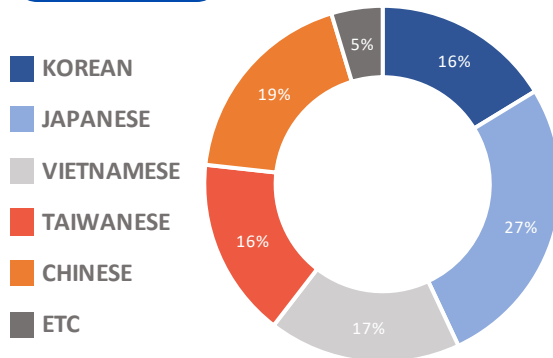

CELLA Uni Sparta

Nationality Ratio

Jan 27, 2026

CELLA
CELLA ENGLISH ACADEMY

Nationality

Course

Age

Gender