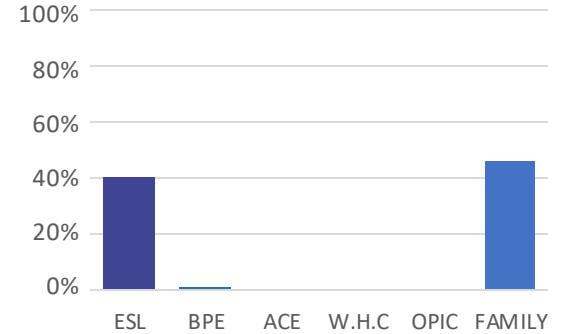

CELLA Uni Sparta

Nationality Ratio

Jan 27, 2026

CELLA
CELLA ENGLISH ACADEMY

Nationality

Course

Age

Gender

58.6%
Female

41.4%
Male

CELLA Premium

Nationality Ratio

Jan 27, 2026

CELLA
CELLA ENGLISH ACADEMY

Nationality

Course

Age

Gender

58.1%
Female

41.9%
Male