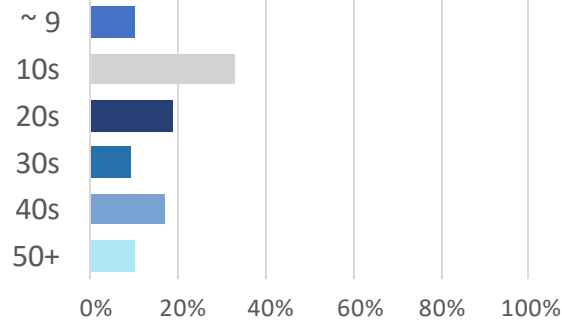

CELLA Uni Sparta

Nationality Ratio

Jan 27, 2026

CELLA
CELLA ENGLISH ACADEMY

Nationality

Course

Age

Gender

58.6%
Female

41.4%
Male

CELLA Premium

Nationality Ratio

Jan 27, 2026

CELLA
CELLA ENGLISH ACADEMY

Nationality

Course

Age

Gender

58.1%
Female

41.9%
Male