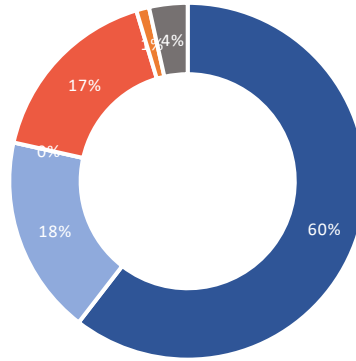

58.6%
Female

41.4%
Male

CELLA Premium

Nationality Ratio

Jan 27, 2026

CELLA
CELLA ENGLISH ACADEMY

Nationality

Course

Age

Gender

58.1%
Female

41.9%
Male