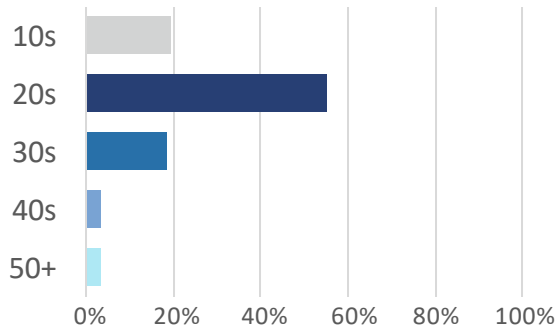

CELLA Uni Sparta

Nationality Ratio

Jan 27, 2026

CELLA
CELLA ENGLISH ACADEMY

Nationality

Course

Age

Gender

58.6%
Female

41.4%
Male

CELLA Premium

Nationality Ratio

Jan 27, 2026

CELLA
CELLA ENGLISH ACADEMY

Nationality

Course