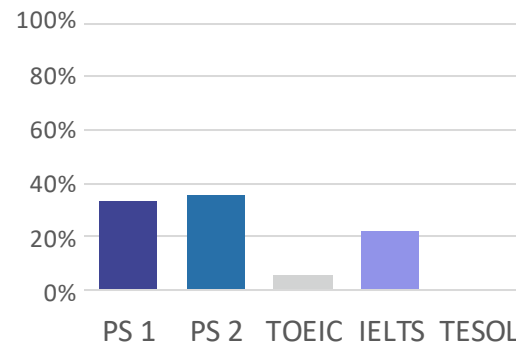

CELLA Uni Sparta

Nationality Ratio

Jan 27, 2026

CELLA
CELLA ENGLISH ACADEMY

Nationality

Course

Age

Gender

58.6%
Female

41.4%
Male

CELLA Premium

Nationality Ratio

Jan 27, 2026

CELLA
CELLA ENGLISH ACADEMY

Nationality

Course