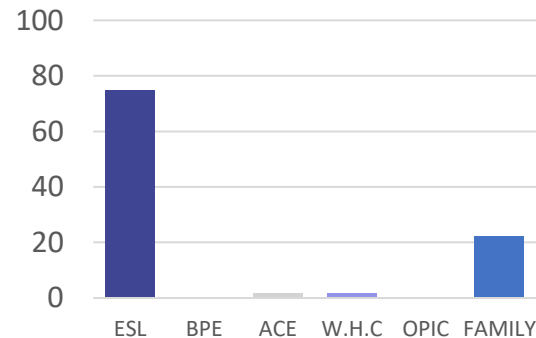

57.1%
Female

42.9%
Male

CELLA Premium

Nationality Ratio

Dec 29, 2025

CELLA
CELLA ENGLISH ACADEMY

Nationality

Course

Age

Gender

49.2%
Female

50.8%
Male