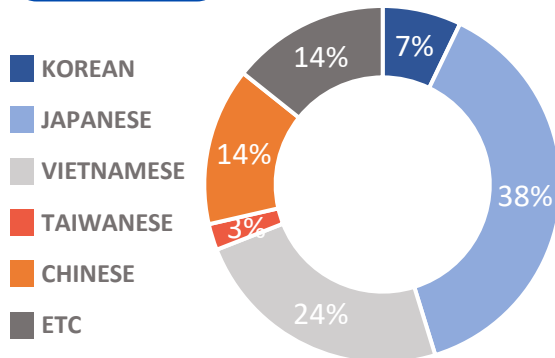

CELLA Uni Sparta

Nationality Ratio

Dec 29, 2025

CELLA
CELLA ENGLISH ACADEMY

Nationality

Course

Age

Gender