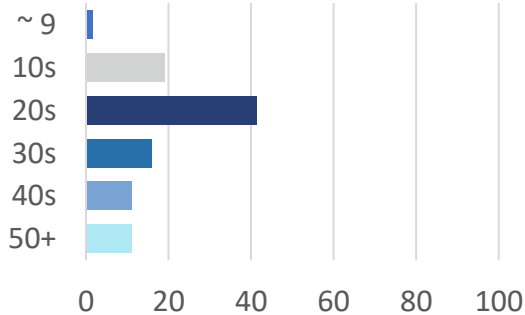

CELLA Uni Sparta

Nationality Ratio

Dec 29, 2025

CELLA
CELLA ENGLISH ACADEMY

Nationality

Course

Age

Gender

57.1%
Female

42.9%
Male

CELLA Premium

Nationality Ratio

Dec 29, 2025

CELLA
CELLA ENGLISH ACADEMY

Nationality

Course

Age

Gender

49.2%
Female

50.8%
Male