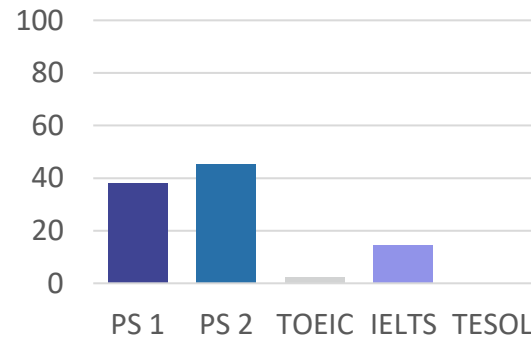

CELLA Uni Sparta

Nationality Ratio

Dec 29, 2025

CELLA
CELLA ENGLISH ACADEMY

Nationality

Course

Age

Gender

57.1%
Female

42.9%
Male

CELLA Premium

Nationality Ratio

Dec 29, 2025

CELLA
CELLA ENGLISH ACADEMY

Nationality

Course