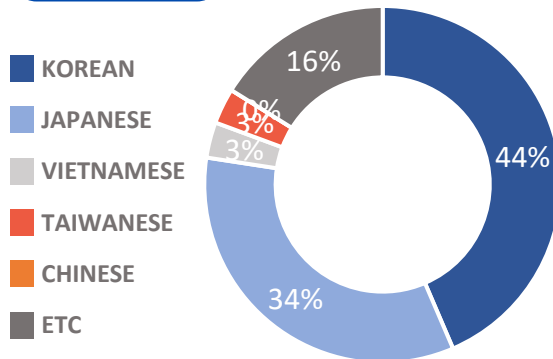

57.1%
Female

42.9%
Male

CELLA Premium

Nationality Ratio

Dec 29, 2025

CELLA
CELLA ENGLISH ACADEMY

Nationality

Course