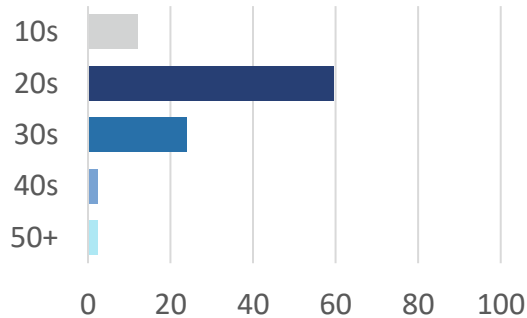

CELLA Uni Sparta

Nationality Ratio

Dec 29, 2025

CELLA
CELLA ENGLISH ACADEMY

Nationality

Course

Age

Gender

57.1%
Female

42.9%
Male

CELLA Premium

Nationality Ratio

Dec 29, 2025

CELLA
CELLA ENGLISH ACADEMY

Nationality

Course